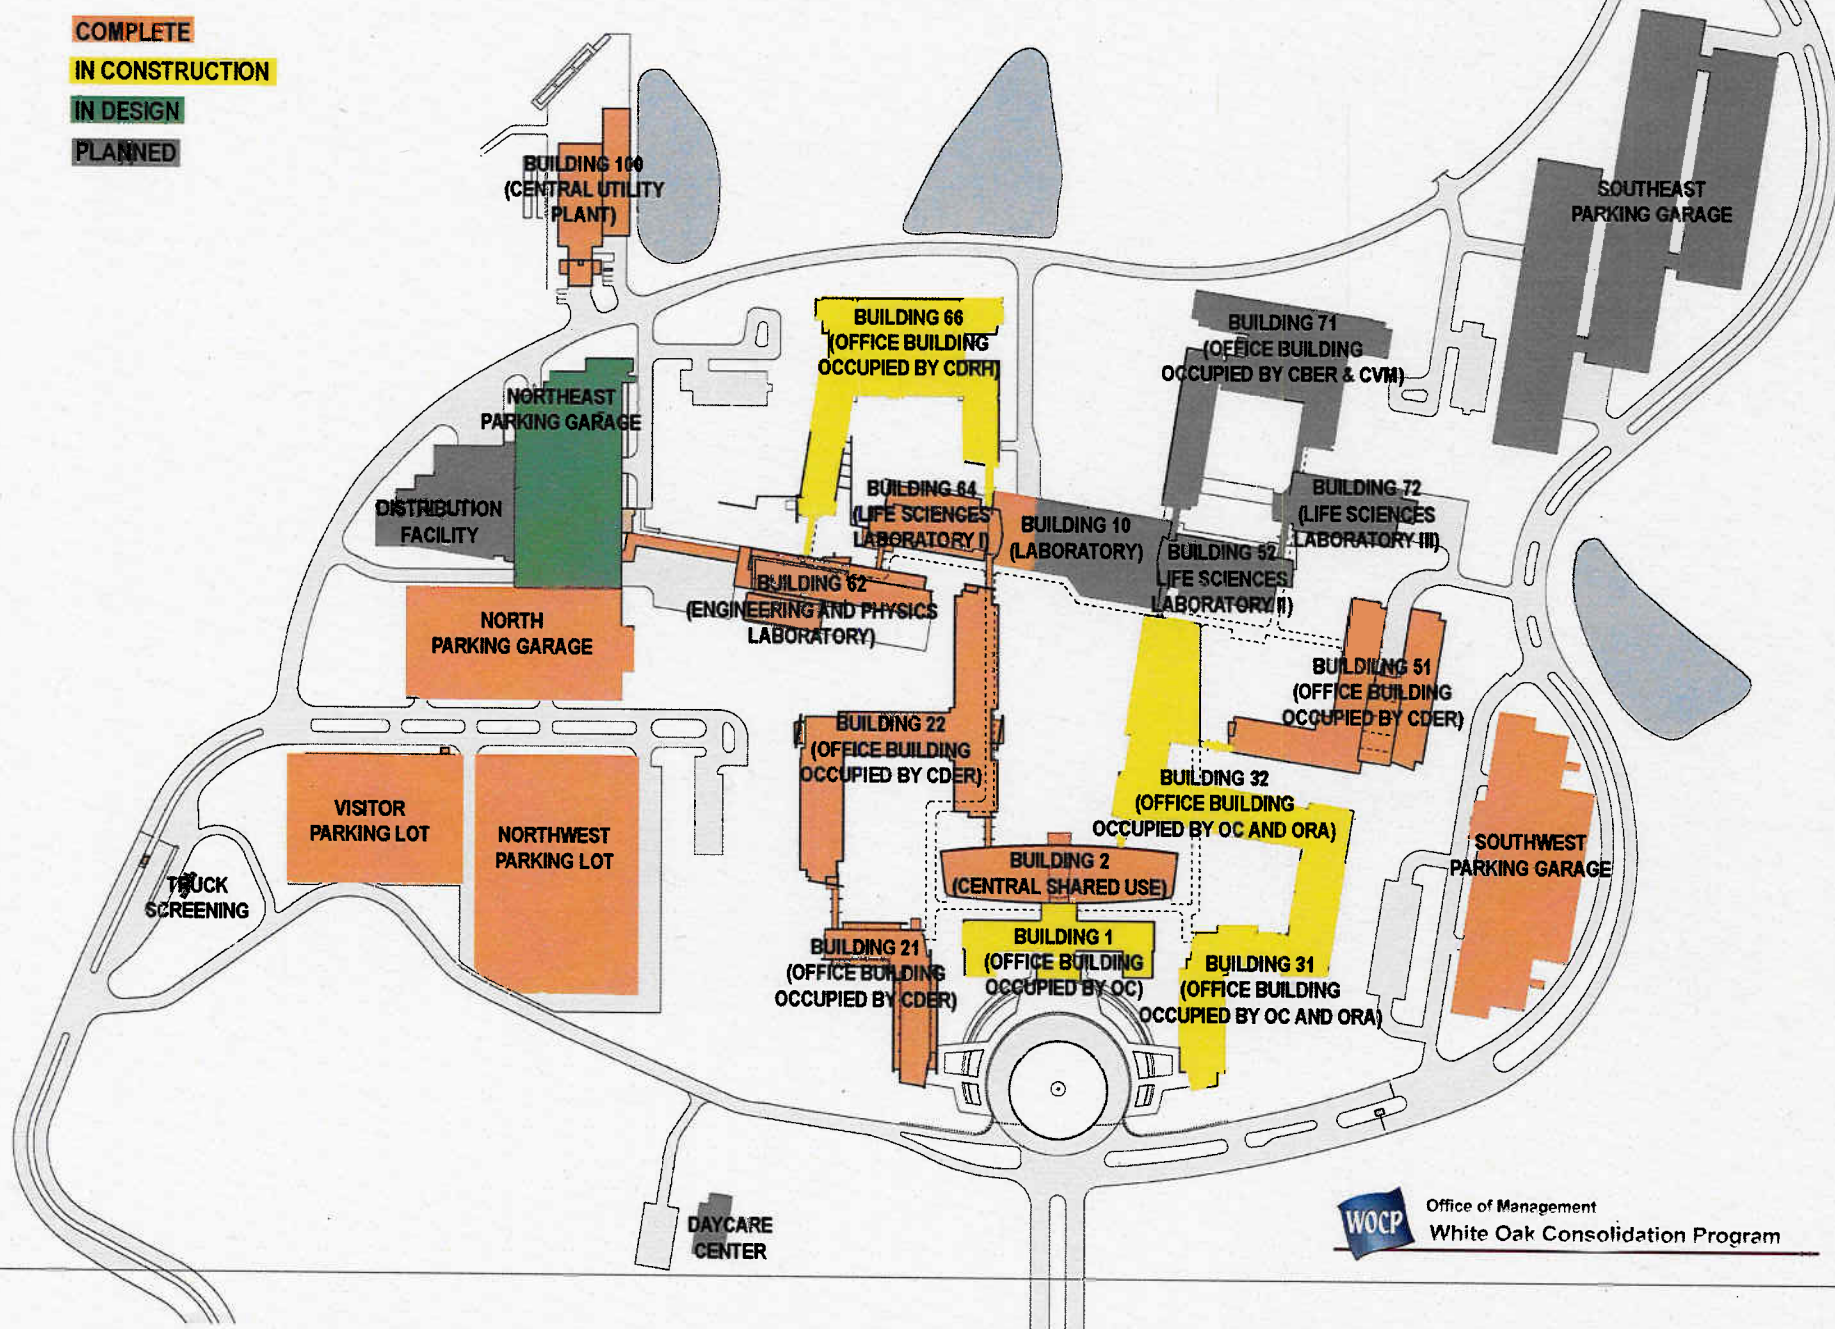

# WHITE OAK CAMPUS SITE PLAN

May 2008

COMPLETE

IN CONSTRUCTION

IN DESIGN

PLANNED

Office of Management  
White Oak Consolidation Program